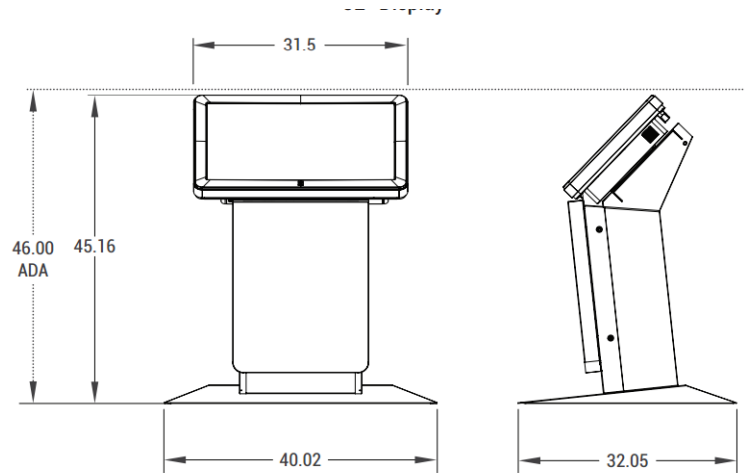

SPECIFICATIONS

- 32" LCD touchscreen monitor
- Landscape configuration
- Internal computer module
- Attached echo cancelling mic / speaker (not shown)
- Attached web camera (not shown)
- ADA Compliant

KIOSK BASE

KIOSK DIMENSIONS

- Kiosk: 40.02" x 32.05" x 45.16"
1016.51mm x 814.07mm x 1147.07mm
- Kiosk depth: 32.05" / 814.07
- ADA Complaint

COMPUTER MODULE

- 3 year warranty
- 3.7 GHz Intel Core i5 Processor
- 4GB RAM
- 320GB HDD
- Windows 7 Professional
- LAN (Gigabit Ethernet)

SHIPPING

- Kiosk dimensions (packaged): 47" x 38" x 58" / 1193.8mm x 965.2mm x 1473.2mm
- Kiosk weight (packaged): 250 lb / 113.4 Kg
- Ships on one pallet