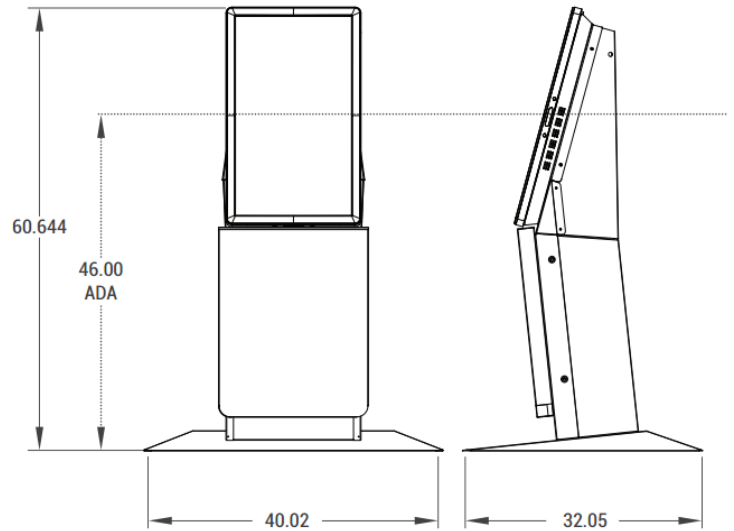

SPECIFICATIONS

- 32" LCD touchscreen monitor
- Portrait configuration
- Internal computer module
- Attached echo cancelling mic / speaker (not shown)
- Attached web camera (not shown)

KIOSK BASE

- Durable powder coat paint finish
- 16 gauge galvanized steel
- Dual security locks
- High volume cooling fan
- Topple resistant base plate with the ability to bolt to the ground
- Internal surge protection
- 6 standard colors to choose from
- Vinyl logo wraps available

KIOSK DIMENSIONS

- Kiosk: 32.05" x 40.02" x 60.64"
814.07mm x 1067.31mm x 1540.26mm
- Kiosk depth: 32.05"

COMPUTER MODULE

- 3 year warranty
- 3.7 GHz Intel Core i5 Processor
- 4GB RAM
- 320GB HDD
- Windows 7 Professional
- LAN (Gigabit Ethernet)

MONITOR

- 3 year warranty with on-site exchange
- Resolution: 1920 x 1080 @ 60hz
- Horizontal / Vertical Viewing Angle: $\pm 89^\circ$ or 178°
- 120V at 60hz: On: 55W; Sleep: 9W; Off: 2W
- Input voltage: 100 – 240 VAC 50/60hz
- MTBF: 50,000 hours
- Response time: 8msec
- Contrast ratio: 3000:1
- Display colors: 16.7 million
- Enclosure color: Black

SHIPPING

- Kiosk dimensions (packaged): 47" x 38" x 69" / 1193.8mm x 965.2mm x 1752.6mm
- Kiosk weight (packaged): 250 lb / 113.4 Kg
- Ships on one pallet