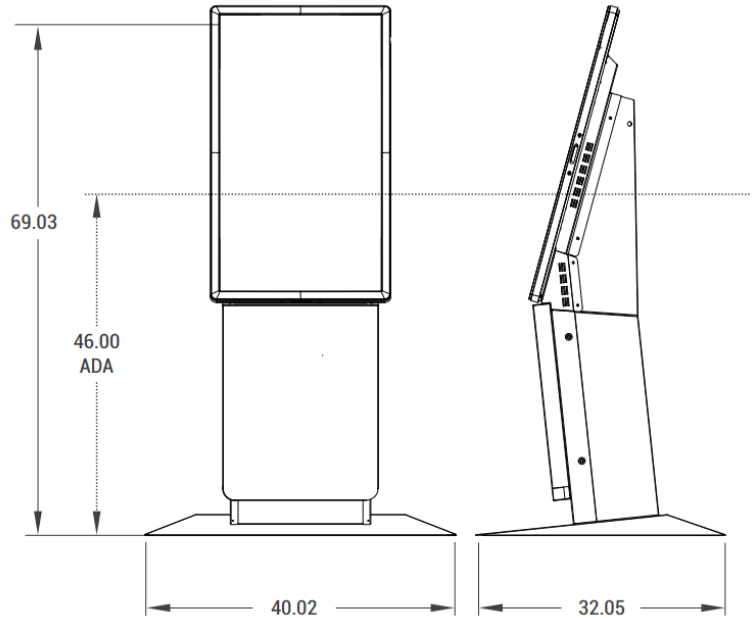

Lincoln

42" Portrait Touchscreen Kiosk

The Lincoln is a stunning pedestal-style floor standing kiosk that features a high-grade digital signage monitor built for 24/7, year-round operation. The kiosk base comes in a variety of colors and can be branded with a custom company logo or graphic.

SPECIFICATIONS

- 42" LCD touchscreen monitor
- Portrait configuration
- Internal computer module
- Attached echo cancelling mic / speaker (not shown)
- Attached web camera (not shown)

KIOSK BASE

- Durable powder coat paint finish
- 16 gauge galvanized steel
- Dual security locks
- High volume cooling fan
- Topple resistant base plate with the ability to bolt to the ground
- Internal surge protection
- 6 standard colors to choose from
- Vinyl logo wraps available

KIOSK DIMENSIONS

- Kiosk: 32.05" x 40.02" x 69.03"
814.07mm x 1067.31mm x 1753.36mm
- Kiosk depth: 32.05"

COMPUTER MODULE

- 3 year warranty
- 3.7 GHz Intel Core i5 Processor
- 4GB RAM
- 320GB HDD
- Windows 7 Professional
- LAN (Gigabit Ethernet)

SHIPPING

- Kiosk dimensions (packaged): 47" x 38" x 82" / 1193.8mm x 965.2mm x 2082.8mm
- Kiosk weight (packaged): 250 lb / 113.4 Kg
- Ships on one pallet