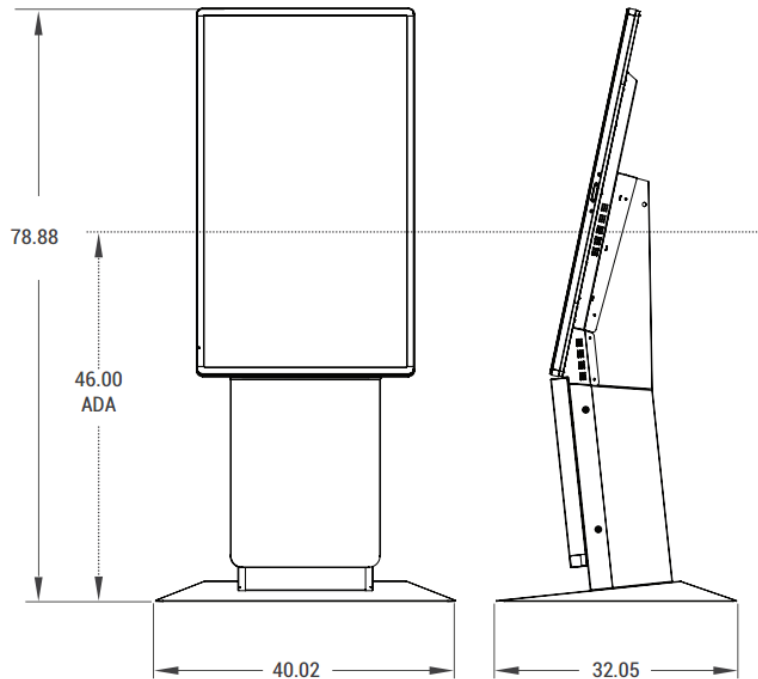

## 55" Portrait Touchscreen Kiosk

The Lincoln is a stunning pedestal-style floor standing kiosk that features a high-grade digital signage monitor built for 24/7, year-round operation. The kiosk base comes in a variety of colors and can be branded with a custom company logo or graphic.

### SPECIFICATIONS

- 55" LCD touchscreen monitor
- Portrait configuration
- Internal computer module
- Echo cancelling mic / speaker (not shown)
- Attached web camera (not shown)

## KIOSK DIMENSIONS

- Kiosk: 40.2" x 32.05" x 78.88"  
1021.08mm x 814.07mm x 2003.55mm
- Kiosk depth: 32.05" / 814.07

## SHIPPING

- Kiosk dimensions (packaged): (1 of 2) 47" x 38" x 66" / 1193.8mm x 965.2mm x 1676.4mm  
(2 of 2) 56" x 24" x 40" / 1422.4 mm x 609.6 mm x 1016 mm
- Kiosk weight (packaged): (1 of 2): 90 lbs / 40.82 Kg  
(2 of 2) 160 lb / 72.57 Kg
- Ships on two pallets